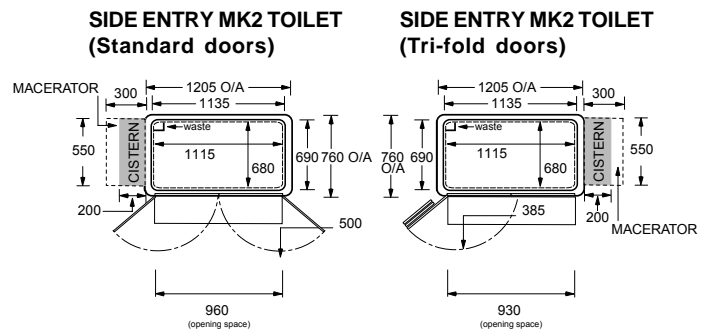

## Cubicle kit contents:

- White Shower Tray
- Enclosure pack
- Door set - half height (not handed) or tri-fold (left or right hand) doors
- Curtain Track and Hooks (to suit door option)
- White Shower Curtain
- Detachable ramp
- Grab rails
- Shower unit options shown on p143-144 (not included in package price)
- Fitting instructions

## HOW TO ORDER

	Option 1	Option 2	Option 3
<b>Cubicle description</b>	<b>Half height door</b>	<b>Trifold (Left hand)</b>	<b>Trifold (Right hand)</b>
Side Entry MK2 Cubicle with pumped waste	Part no: SHTCUSE2PW	Part no: SHTCUSE2PW	Part no: SHTCUSE2PW
Side Entry MK2 Cubicle with gravity waste	Part no: SHTCUSE2G	Part no: SHTCUSE2G	Part no: SHTCUSE2G

## Technical information

**Notes:**  
 \*Add 100mm if side controls fitted.  
 +Add 75mm if basin fitted.  
 The Side Entry MK2 is available with a removable ramp - standard 250mm or longer graduated 500mm version.  
 J=outlet pipe at rear of cubicle  
 K=cistern

Ref	Dimensions
A	2040
B	1950
C	1205 * +
D	760
E	250
F	1025
G	60
H	810
J	50
K	200

**Note:** Dimensions are for doors fully open.

**Internal dimensions:** The width is measured from acrylic panel to acrylic panel. The depth is taken from the back acrylic panel to the inner face of the door.