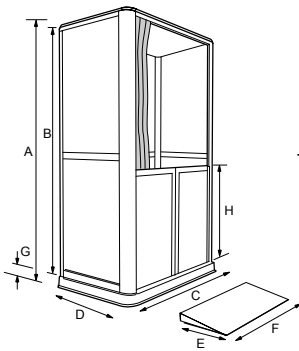

## Cubicle kit contents:

- White Shower Tray
- Enclosure pack
- Door set - half height (not handed) or tri-fold (left or right hand) doors
- Curtain Track and Hooks (to suit door option)
- White Shower Curtain
- Detachable ramp
- Grab rails
- Shower unit options shown on p143-144 (not included in package price)
- Fitting instructions

## HOW TO ORDER

	Option 1	Option 2	Option 3
<b>Cubicle description</b>	<b>Half height door</b>	<b>Trifold (Left hand)</b>	<b>Trifold (Right hand)</b>
Side Entry MK2 Cubicle with pumped waste	Part no: SHTCUSE2PW	Part no: SHTCUSE2PW	Part no: SHTCUSE2PW
Side Entry MK2 Cubicle with gravity waste	Part no: SHTCUSE2G	Part no: SHTCUSE2G	Part no: SHTCUSE2G

## Technical information

**Notes:**  
 \*Add 100mm if side controls fitted.  
 +Add 75mm if basin fitted.  
 The Side Entry MK2 is available with a removable ramp - standard 250mm or longer graduated 500mm version.  
 J=outlet pipe at rear of cubicle  
 K=cistern

Ref	Dimensions
A	2040
B	1950
C	1205 * +
D	760
E	250
F	1025
G	60
H	810
J	50
K	200

**Note:** Dimensions are for doors fully open.

**Internal dimensions:** The width is measured from acrylic panel to acrylic panel. The depth is taken from the back acrylic panel to the inner face of the door.