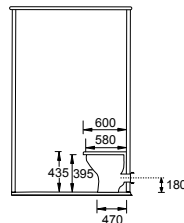

Shower chair compatibility

See page 113 for shower chair compatibility options

Note:
centreline of waste (left) is taken from top of cubicle base

Chiltern Invadex shower cubicles are available with a large range of options and accessories, allowing the cubicle to be configured to suit specific client requirements. A quick order form is available to help select the appropriate options. Please contact Customer Service for details or to arrange a visit by a Technical Sales Representative.

SYMBOLS:

Bulk/oversized item

Made to order (see P200)

Tel: 0800 917 0399

www.chilterninvadex.co.uk

Fax: +44 (0) 1869 365588

sales@chilterninvadex.co.uk